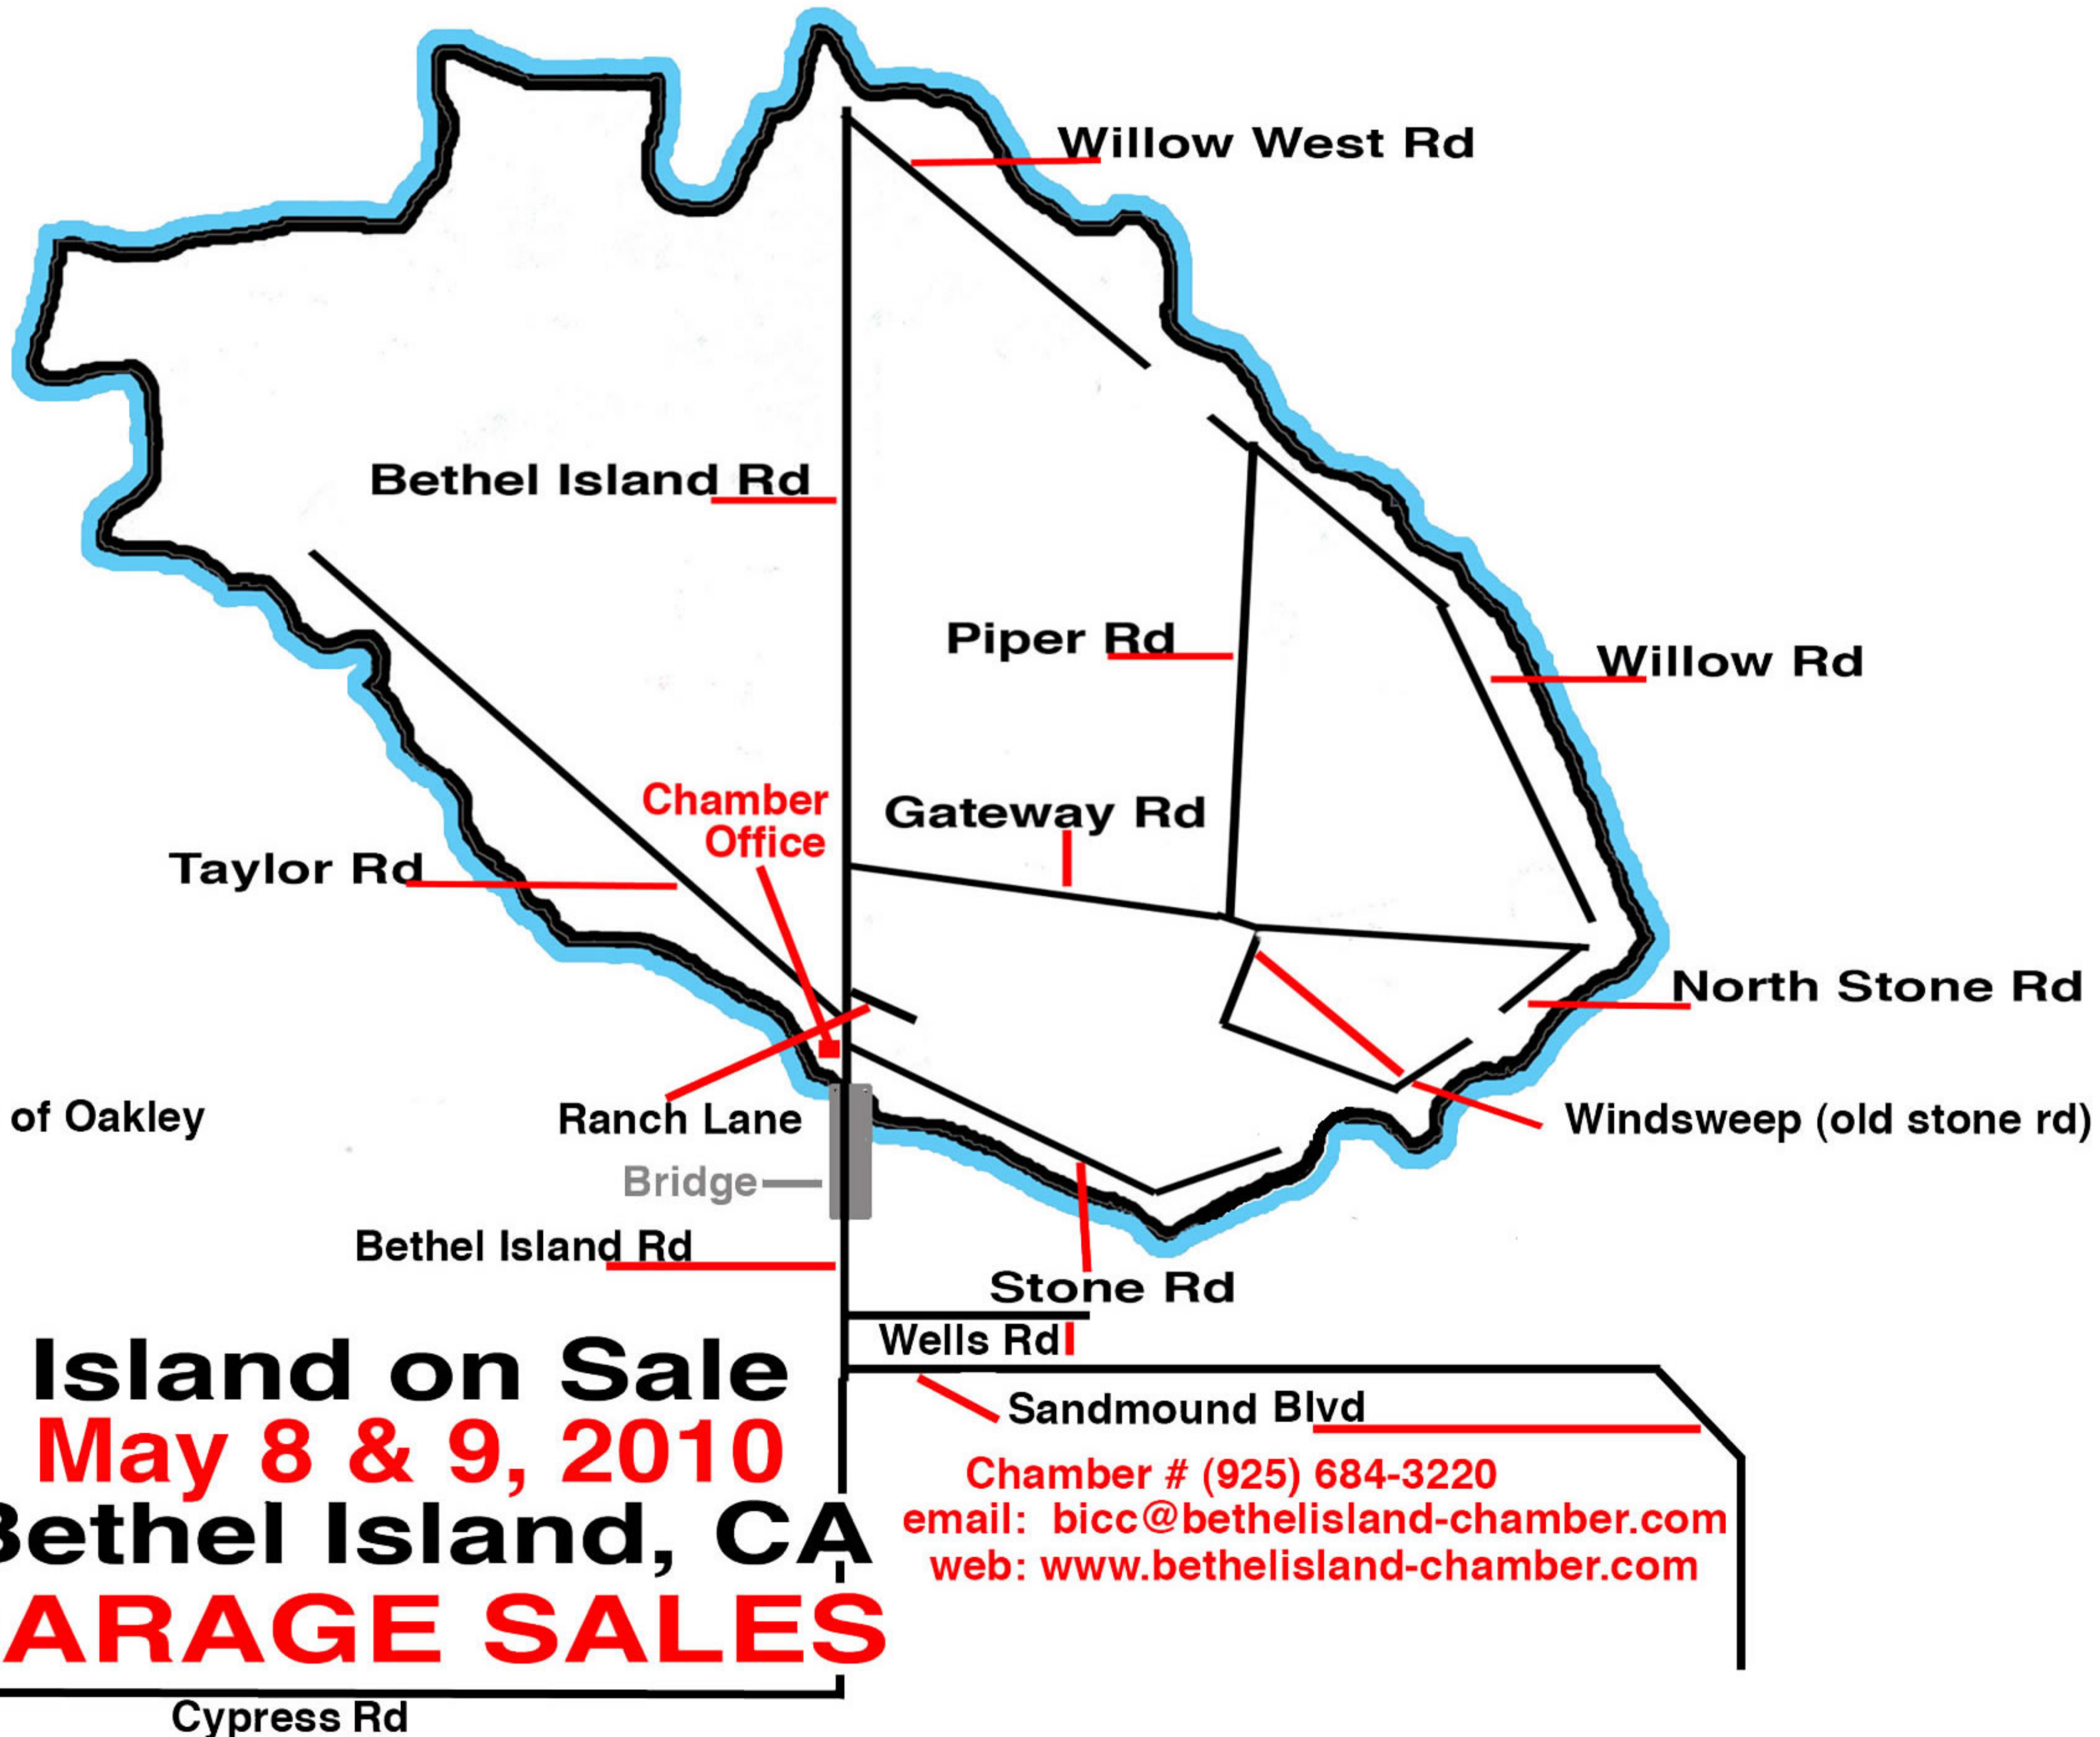

Call the Chamber Office for List of Locations after May 4
(925) 684-3220

Island on Sale
May 8 & 9, 2010
Bethel Island, CA
GARAGE SALES

Chamber # (925) 684-3220
email: bicc@bethelisland-chamber.com
web: www.bethelisland-chamber.com